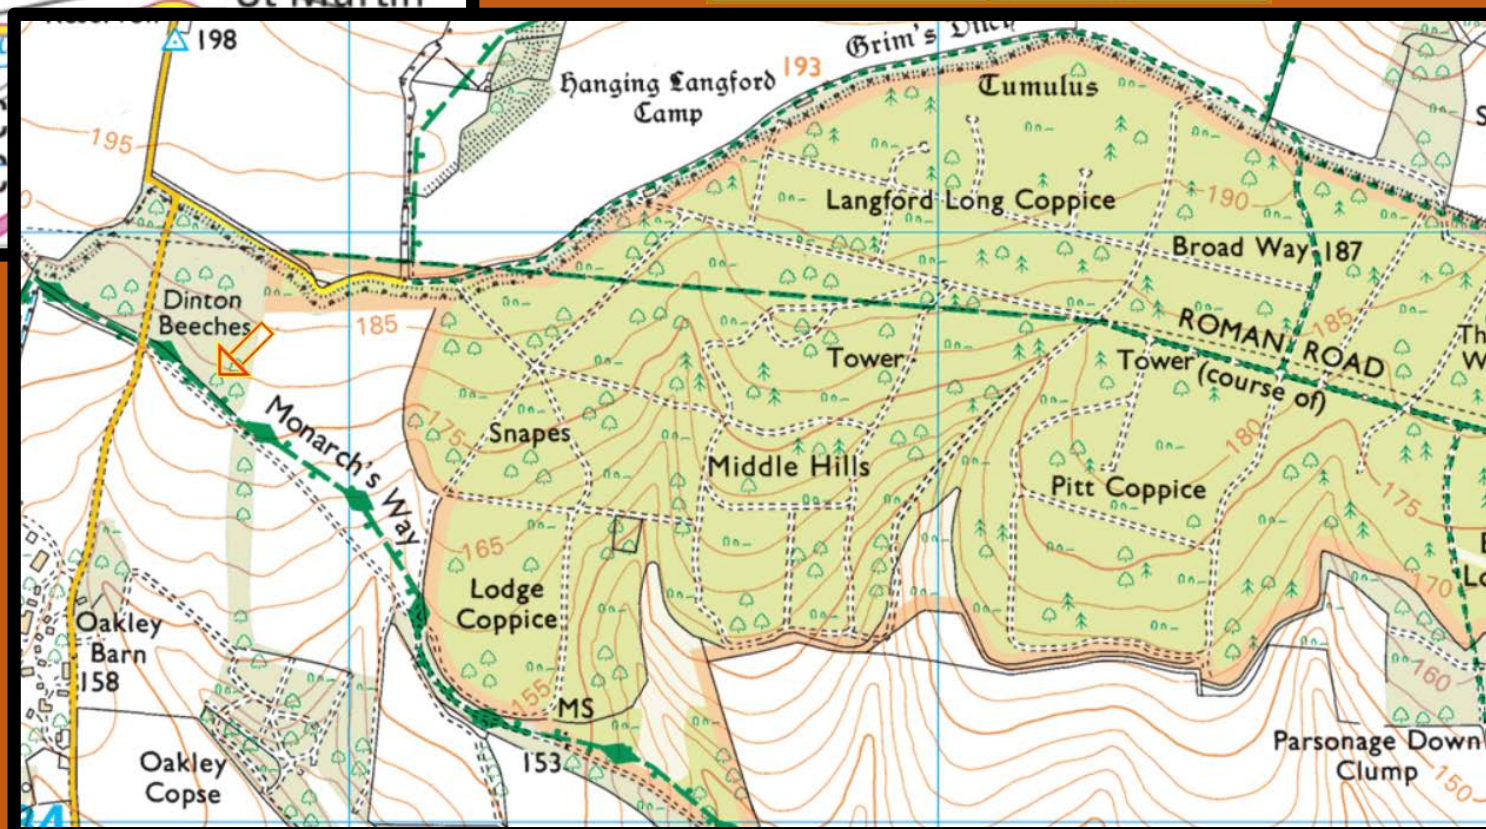

AUTUMN LEAVES AND FUNGI WALK

Now as a self-guided walk (as part of your daily exercise), share with us your pictures via @mail, Facebook or Instagram and we will help you identify them and display them in an online gallery!

Deadline: 30th November.

(More information overleaf)

Suggested walk: Grovely Wood

- Honorary awards (age categories):
- the largest diversity of species
 - the prettiest mushroom
 - the most original leaf composition