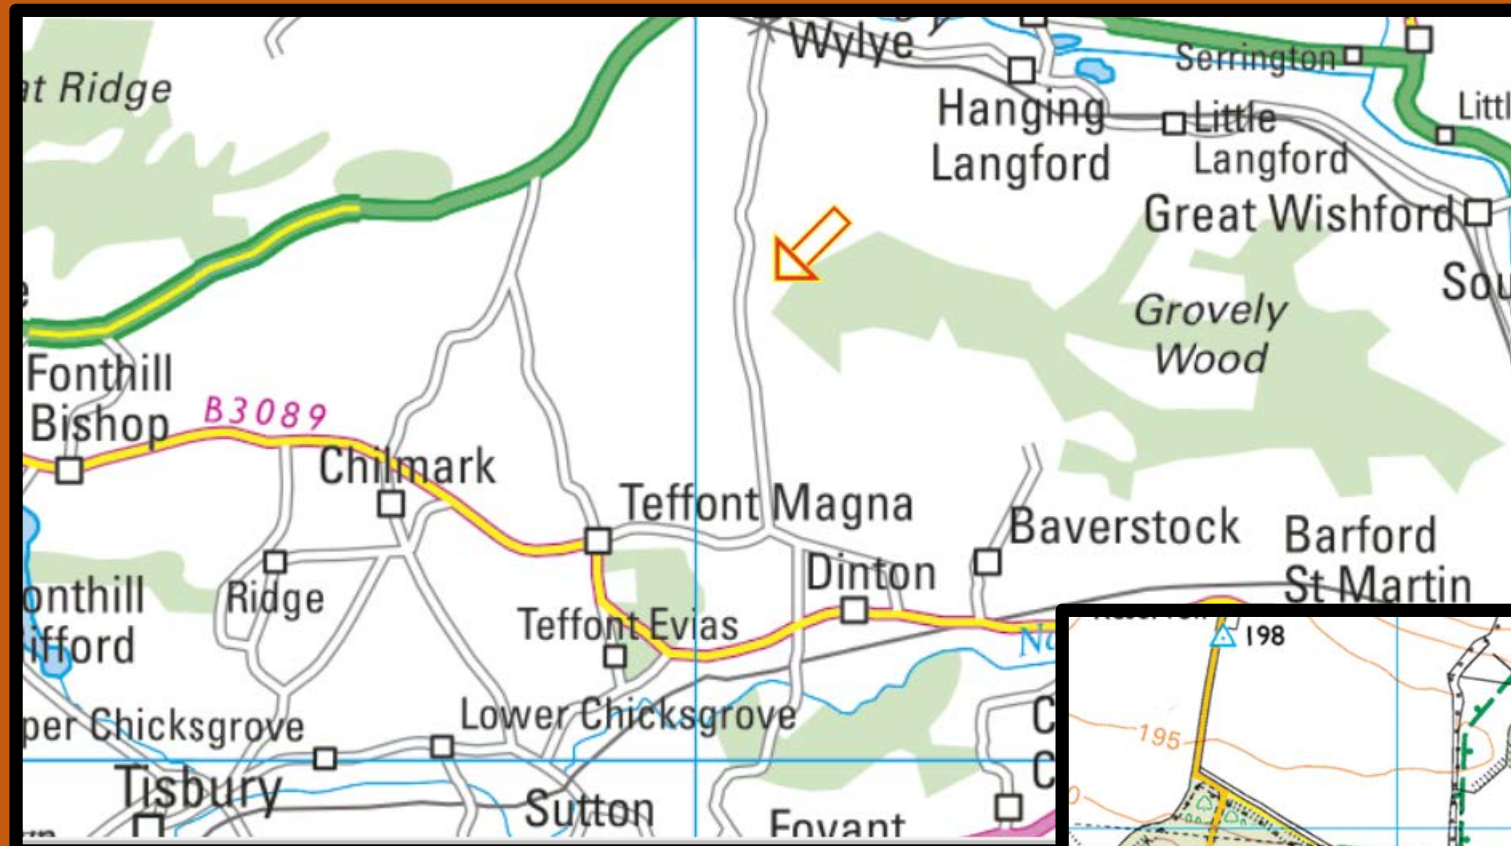

Deadline: 30th November.

(More information overleaf)

Suggested walk: Grovely Wood

- Honorary awards (age categories):
- the largest diversity of species
 - the prettiest mushroom
 - the most original leaf composition